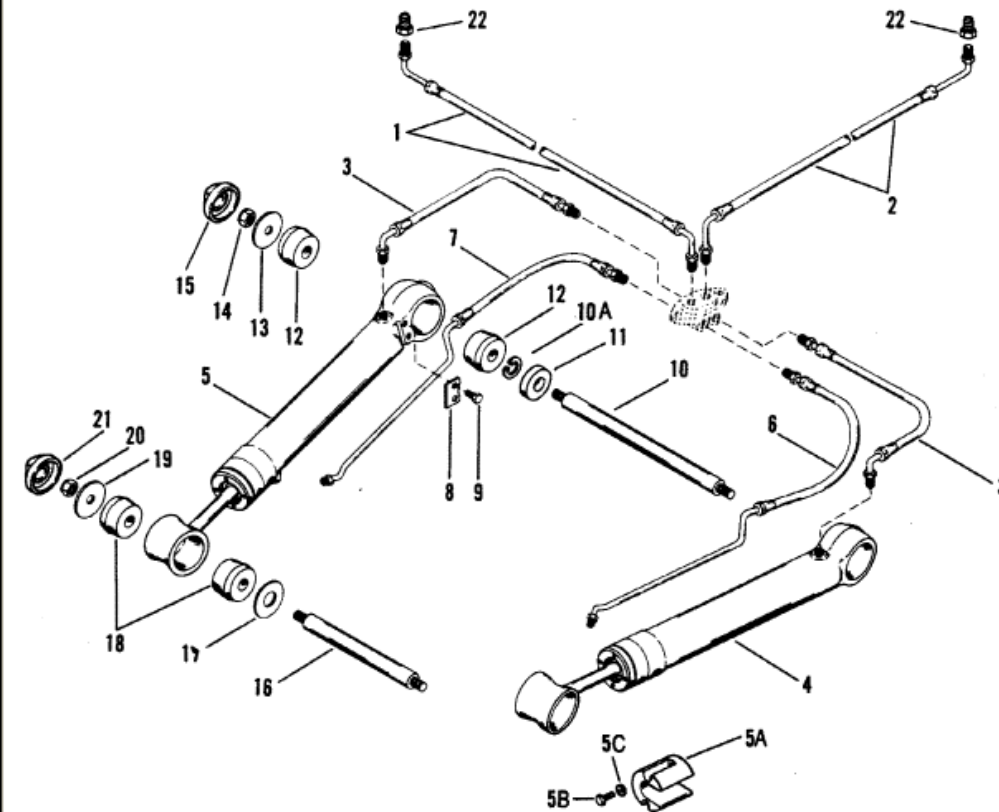

NOTE

15768A1 TRIM CYLINDER LIMIT KIT

Parts List

Ref	Class	Part	Description	Qty	Comment	Footnote
1	32	95858	HOSE, Black, Hydraulic	1	(CONNECTOR TO PUMP)	
2	32	95859	HOSE, Gray, Hydraulic	1	(CONNECTOR TO PUMP)	
3	32	99904	HOSE	2	(TRIM CYLINDER TO CONNECTI	
4		98704A17	TRIM CYLINDER, Starboard	1		
5		98703A17	TRIM CYLINDER, Port	1		
5A		806190A 1	ANODE ASSEMBLY	2		
5B	10	806290	SCREW, (#10-32 x .625)	4		
5C	13	69432	LOCKWASHER, (#10 External)	4		
--		87399A 2	OVERHAUL KIT	2		
--	25	87400A 2	SEAL KIT	2		
6	32	99902	HOSE, Trim Cylinder, Starboard	1	(TRIM CYLINDER)	
7	32	99903	HOSE, Trim Cylinder, Port	1	(TRIM CYLINDER)	
8		85060	PLATE	2		
9	10	85486	SCREW, (.250-20 x .375)	4		
10	17	44167A 1	PIN	1		
10A	53	805272	RING, Retaining	2		
11	12	44164	WASHER	2		
12	23	44165	BUSHING	4		
13	12	44163	WASHER	2		
14	11	13439 1	NUT, (.4375-20)	2		
15	19	14842	CAP	2		
16	17	44166	PIN	1		
17	12	44164	WASHER	2		
18	23	44165	BUSHING	4		
19	12	44163	WASHER	2		
20	11	13439 1	NUT, (.4375-20)	2		
21	19	14842	CAP	2		
22	22	805118	FITTING, (.4375 UNS x .4375 Inve	2		
22	22	808727	CONNECTOR, (.437 UNF To .25 Ir	2		